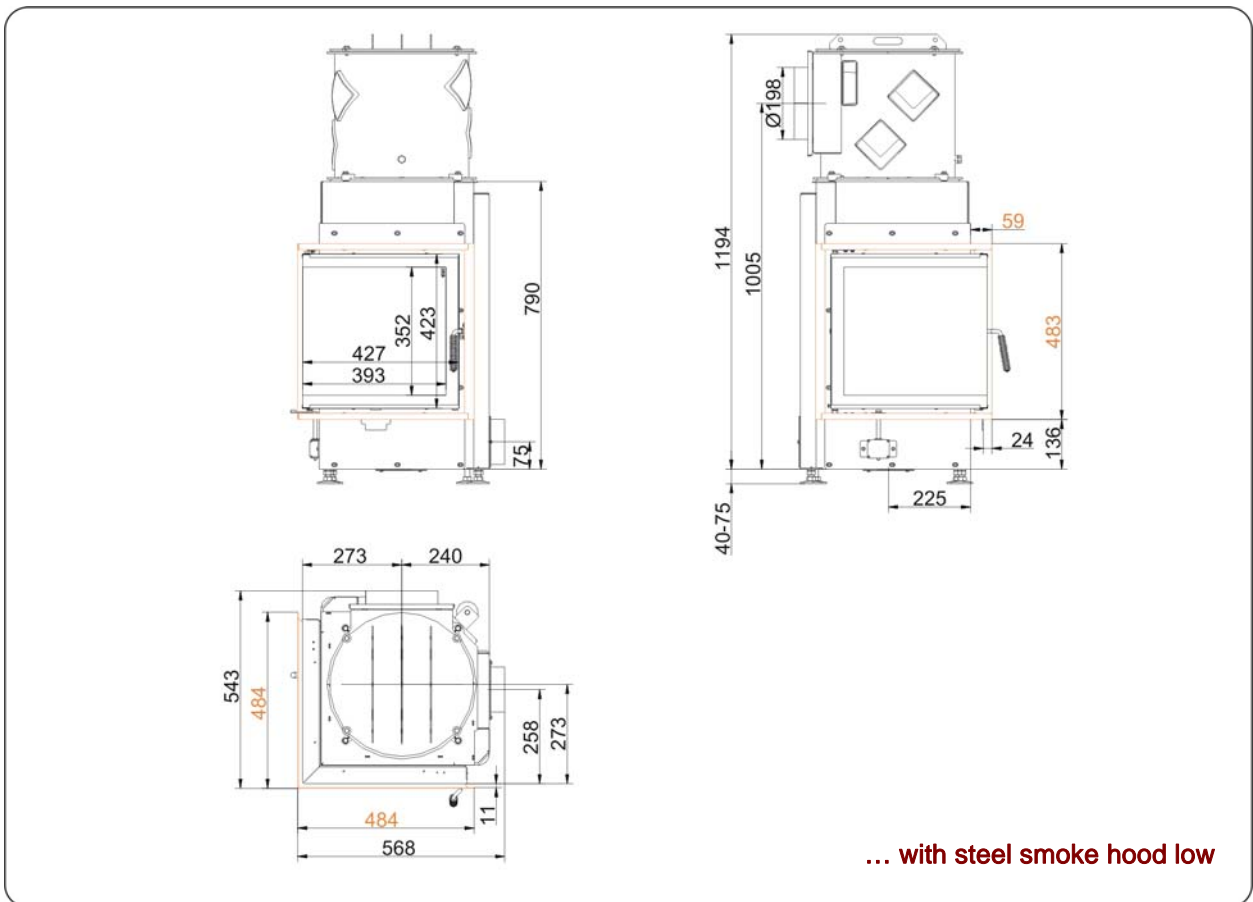

Eck-Kamin 42/42/42 side opening doors

State: 27.01.2014

BRUNNER[®]
made in germany

Dimension sheet | **Eck-Kamin 42/42/42 side opening doors**

Planning and installation

Eck-Kamin 42/42/42

Tested according to	EN 13229 W	EN 13229 WA
Values measured at	nominal load	accumulation
Suitable for all construction types according to rules	OK	OK

Data for functional demonstration

Rated heat power	kW	8	-
Firewood consumption	kg/h	3	5
Combustion performance	kW	10	22
Flue gas mass flow	g/s	9,5	21
Outlet temperature (before heating surface)	°C	-	340
Flue gas temperature after			
attached steel smoke hood	°C	193	246
adjoining cast iron radiator (GNF10)	°C	-	-
6 x accumulation rings (MAS) ¹⁾	°C	-	210
adjoining ceramic accumulator ²⁾	°C	-	-
accumulation stones (MSS)	°C	-	-
water boiler	°C	-	-
Necessary supply pressure	Pa	12	15
Combustion air consumption	m ³ /h	30	50
Combustion air connection Ø	mm	125	125

Heat distribution

Insert / heating surface	%	25 / 30	25 / 30
Glass (single / double)	%	45 / -	45 / -
Boiler	%	-	-

Cross-section of gratings for max. warm air power

Supply air	cm ²	900	900
Warm air	cm ²	900	900

Minimal oven surface for closed construction type

Surface giving off heat	m ²	4,0	4,0
-------------------------	----------------	-----	-----

Space inside oven chamber

Distance to oven chamber wall	cm	8	8
Distance to floor	cm	15	15