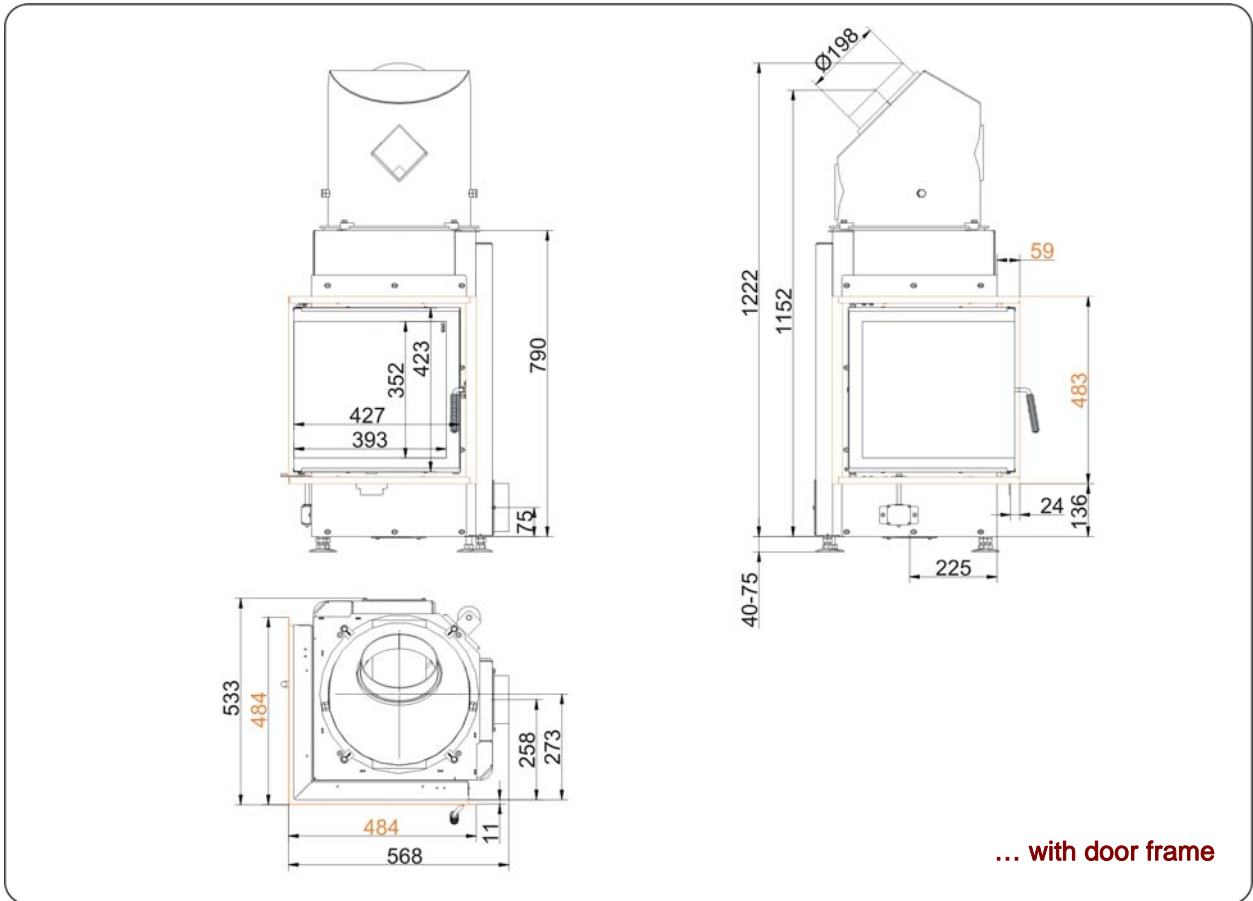

Eck-Kamin 42/42/42 side opening doors

State: 27.01.2014

BRUNNER[®]
made in germany

Dimension sheet | **Eck-Kamin 42/42/42 side opening doors**

Planning and installation

Eck-Kamin 42/42/42

Tested according to	EN 13229 W	EN 13229 WA
Values measured at	nominal load	accumulation
Suitable for all construction types according to rules	OK	OK

Data for functional demonstration

Rated heat power	kW	8	-
Firewood consumption	kg/h	3	5
Combustion performance	kW	10	22
Flue gas mass flow	g/s	9,5	21
Outlet temperature (before heating surface)	°C	-	340
Flue gas temperature after			
attached steel smoke hood	°C	193	246
adjoining cast iron radiator (GNF10)	°C	-	-
6 x accumulation rings (MAS) ¹⁾	°C	-	210
adjoining ceramic accumulator ²⁾	°C	-	-
accumulation stones (MSS)	°C	-	-
water boiler	°C	-	-
Necessary supply pressure	Pa	12	15
Combustion air consumption	m ³ /h	30	50
Combustion air connection Ø	mm	125	125

Heat distribution

Insert / heating surface	%	25 / 30	25 / 30
Glass (single / double)	%	45 / -	45 / -
Boiler	%	-	-

Cross-section of gratings for max. warm air power

Supply air	cm ²	900	900
Warm air	cm ²	900	900

Minimal oven surface for closed construction type

Surface giving off heat	m ²	4,0	4,0
-------------------------	----------------	-----	-----

Space inside oven chamber

Distance to oven chamber wall	cm	8	8
Distance to floor	cm	15	15